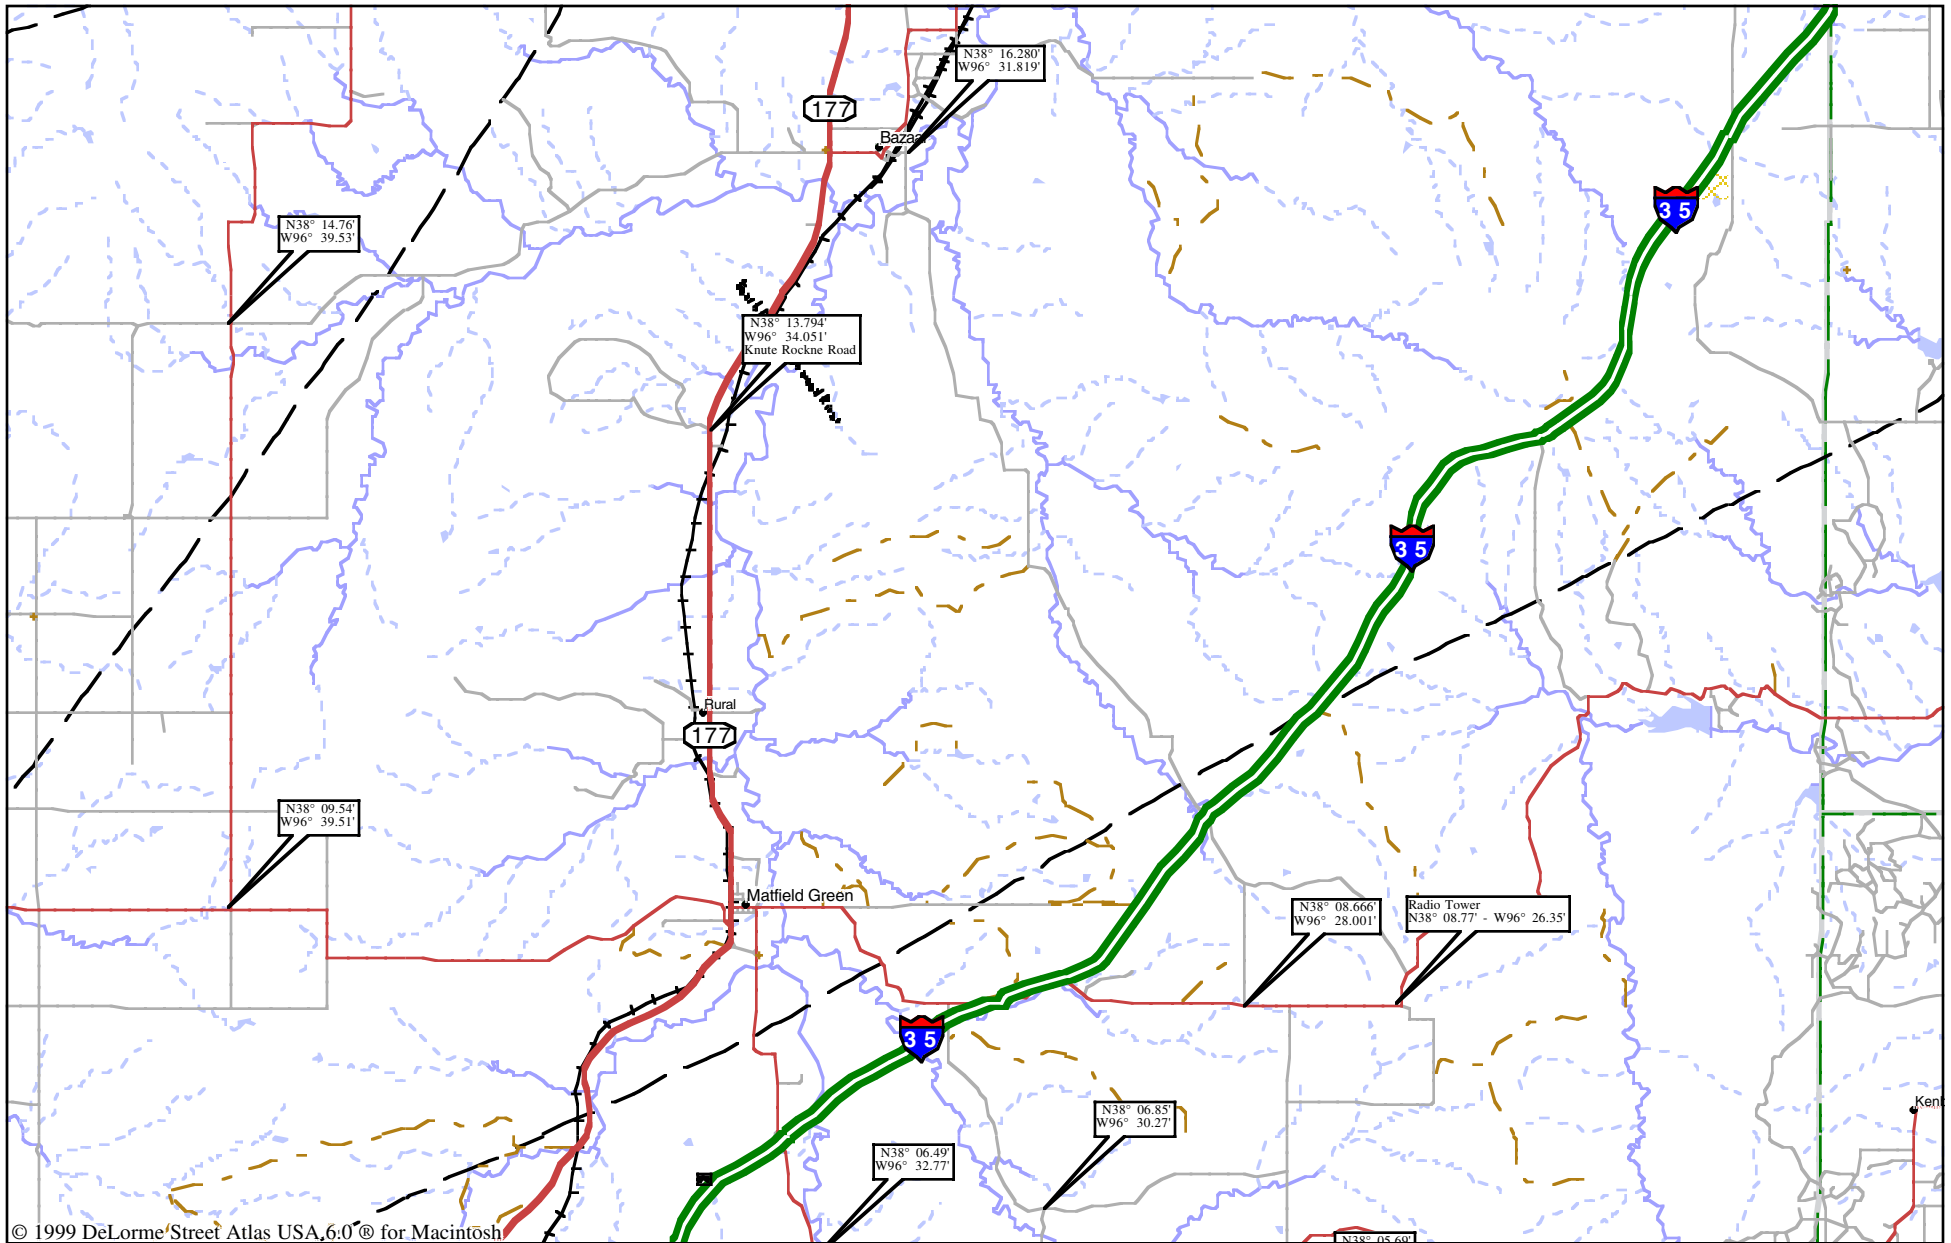

Mag 12.00
Sun Apr 29 06:26 2007

Scale 1:125,000 (at center)

2 Miles

2 KM

Local Road

Major Connector

State Route

Trail