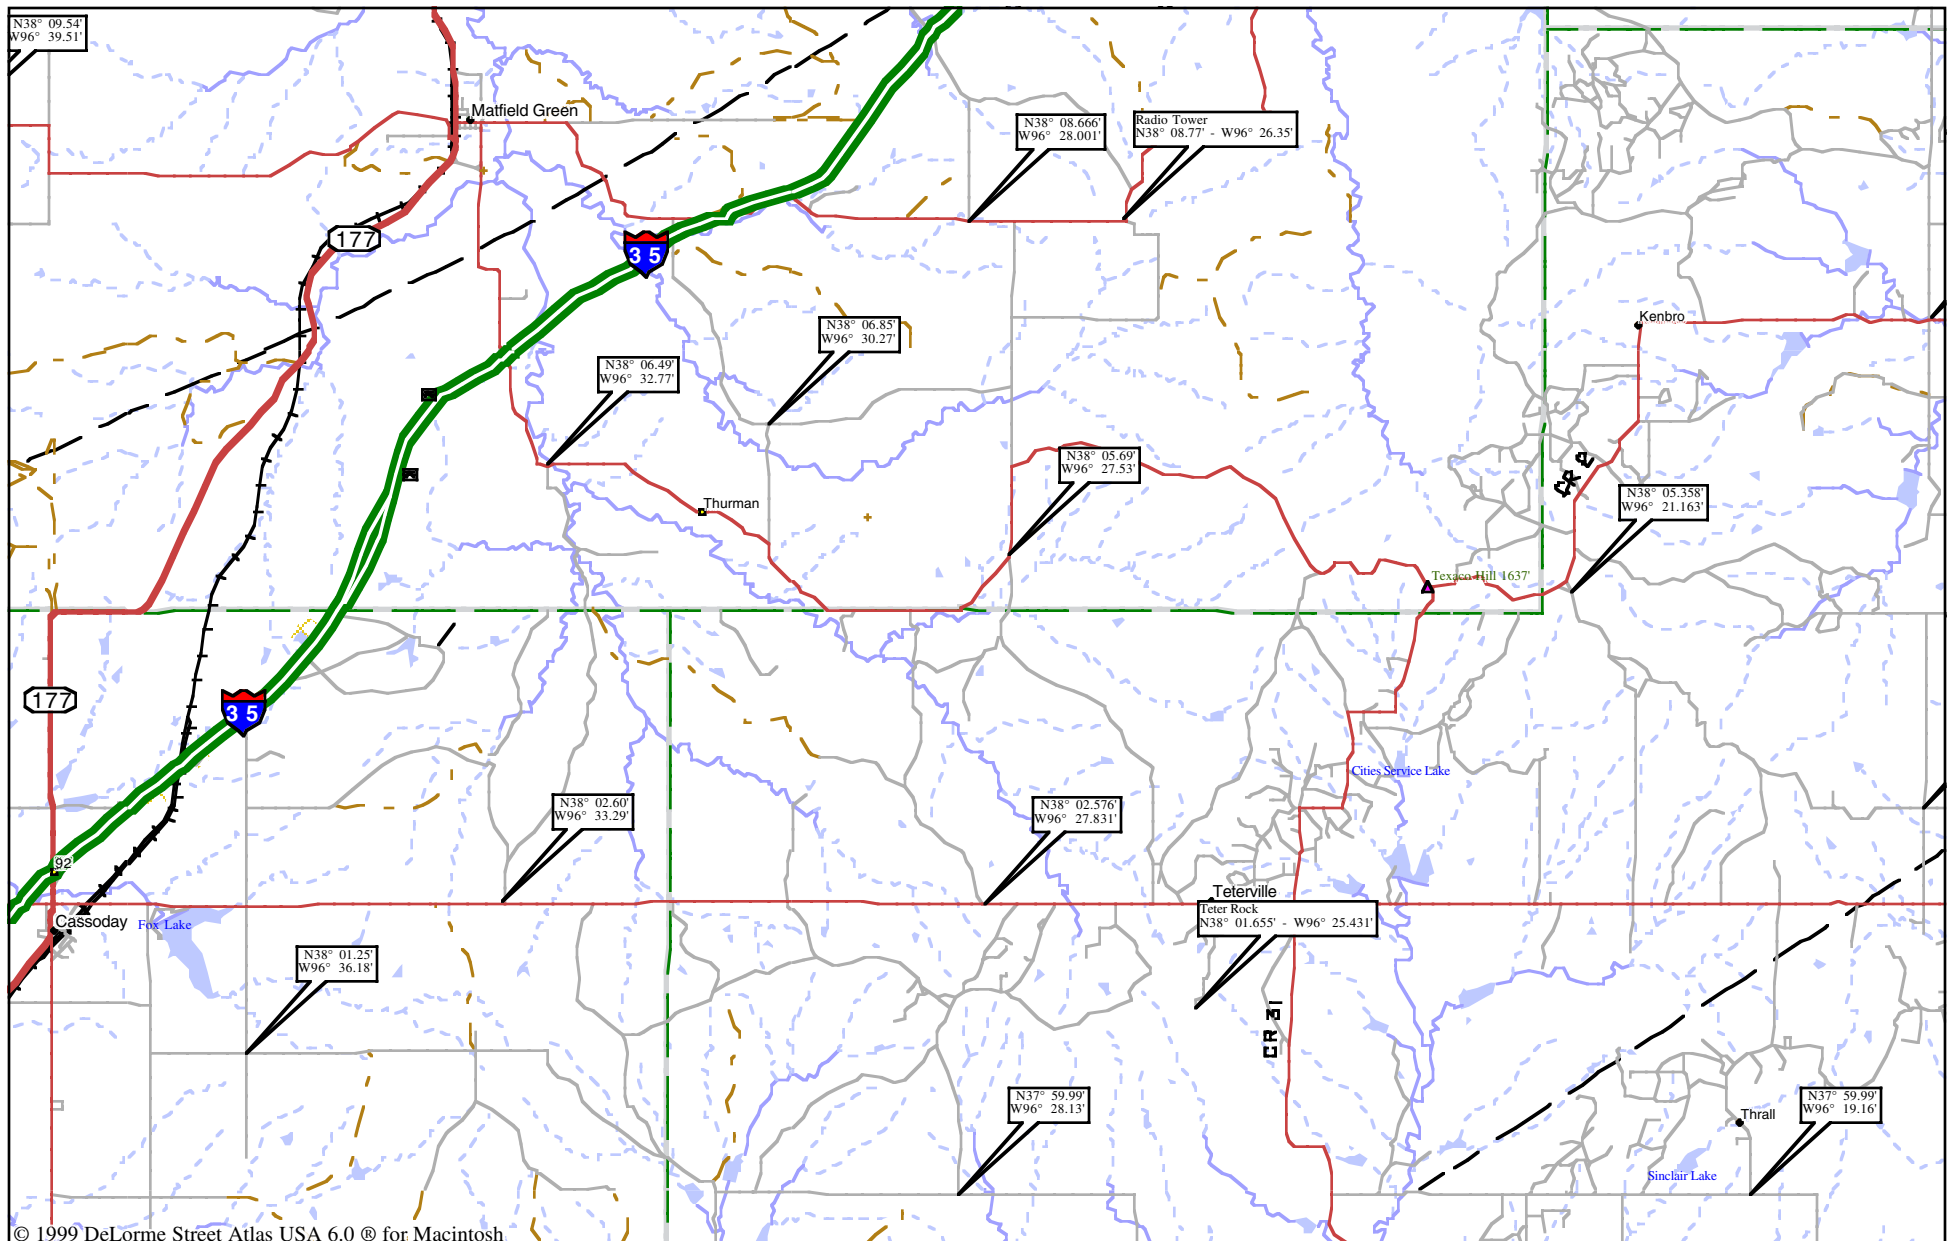

2 Miles

2 KM

Local Road

Major Connector

State Route

Trail

Mag 12.00  
Sun Apr 29 06:27 2007

Scale 1:125,000 (at center)

2 Miles

2 KM

Local Road

Major Connector

State Route

Trail