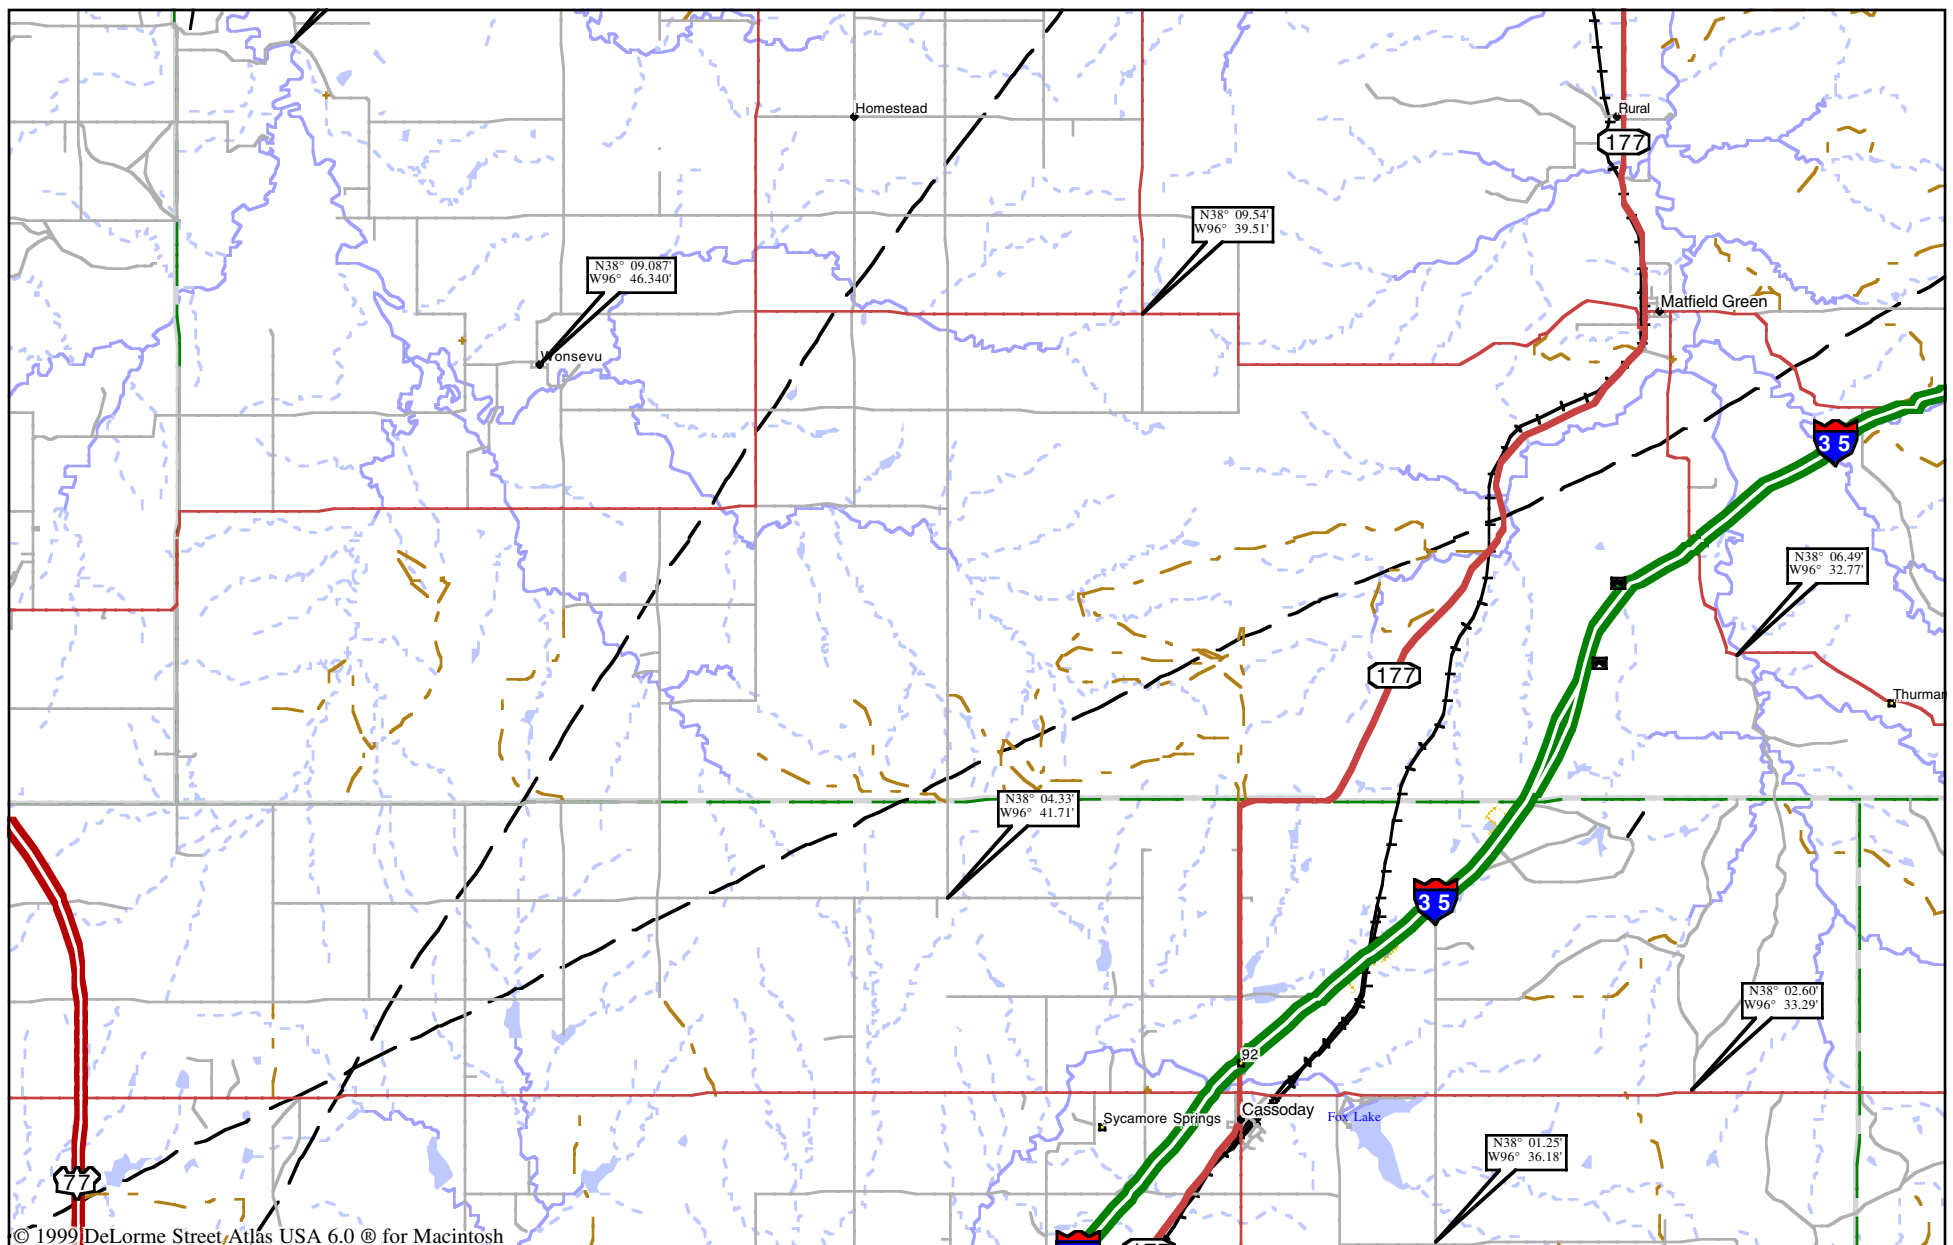

Mag 12.00  
Sun Apr 29 06:19 2007

Scale 1:125,000 (at center)

2 Miles  
2 KM

Local Road

Major Connector

State Route

Trail

Mag 12.00  
Sun Apr 29 06:21 2007

Scale 1:125,000 (at center)

2 Miles

2 KM

Local Road

Major Connector

State Route

Trail

Mag 12.00  
Sun Apr 29 06:22 2007

2 Miles

2 KM

Local Road

Major Connector

State Route

Trail